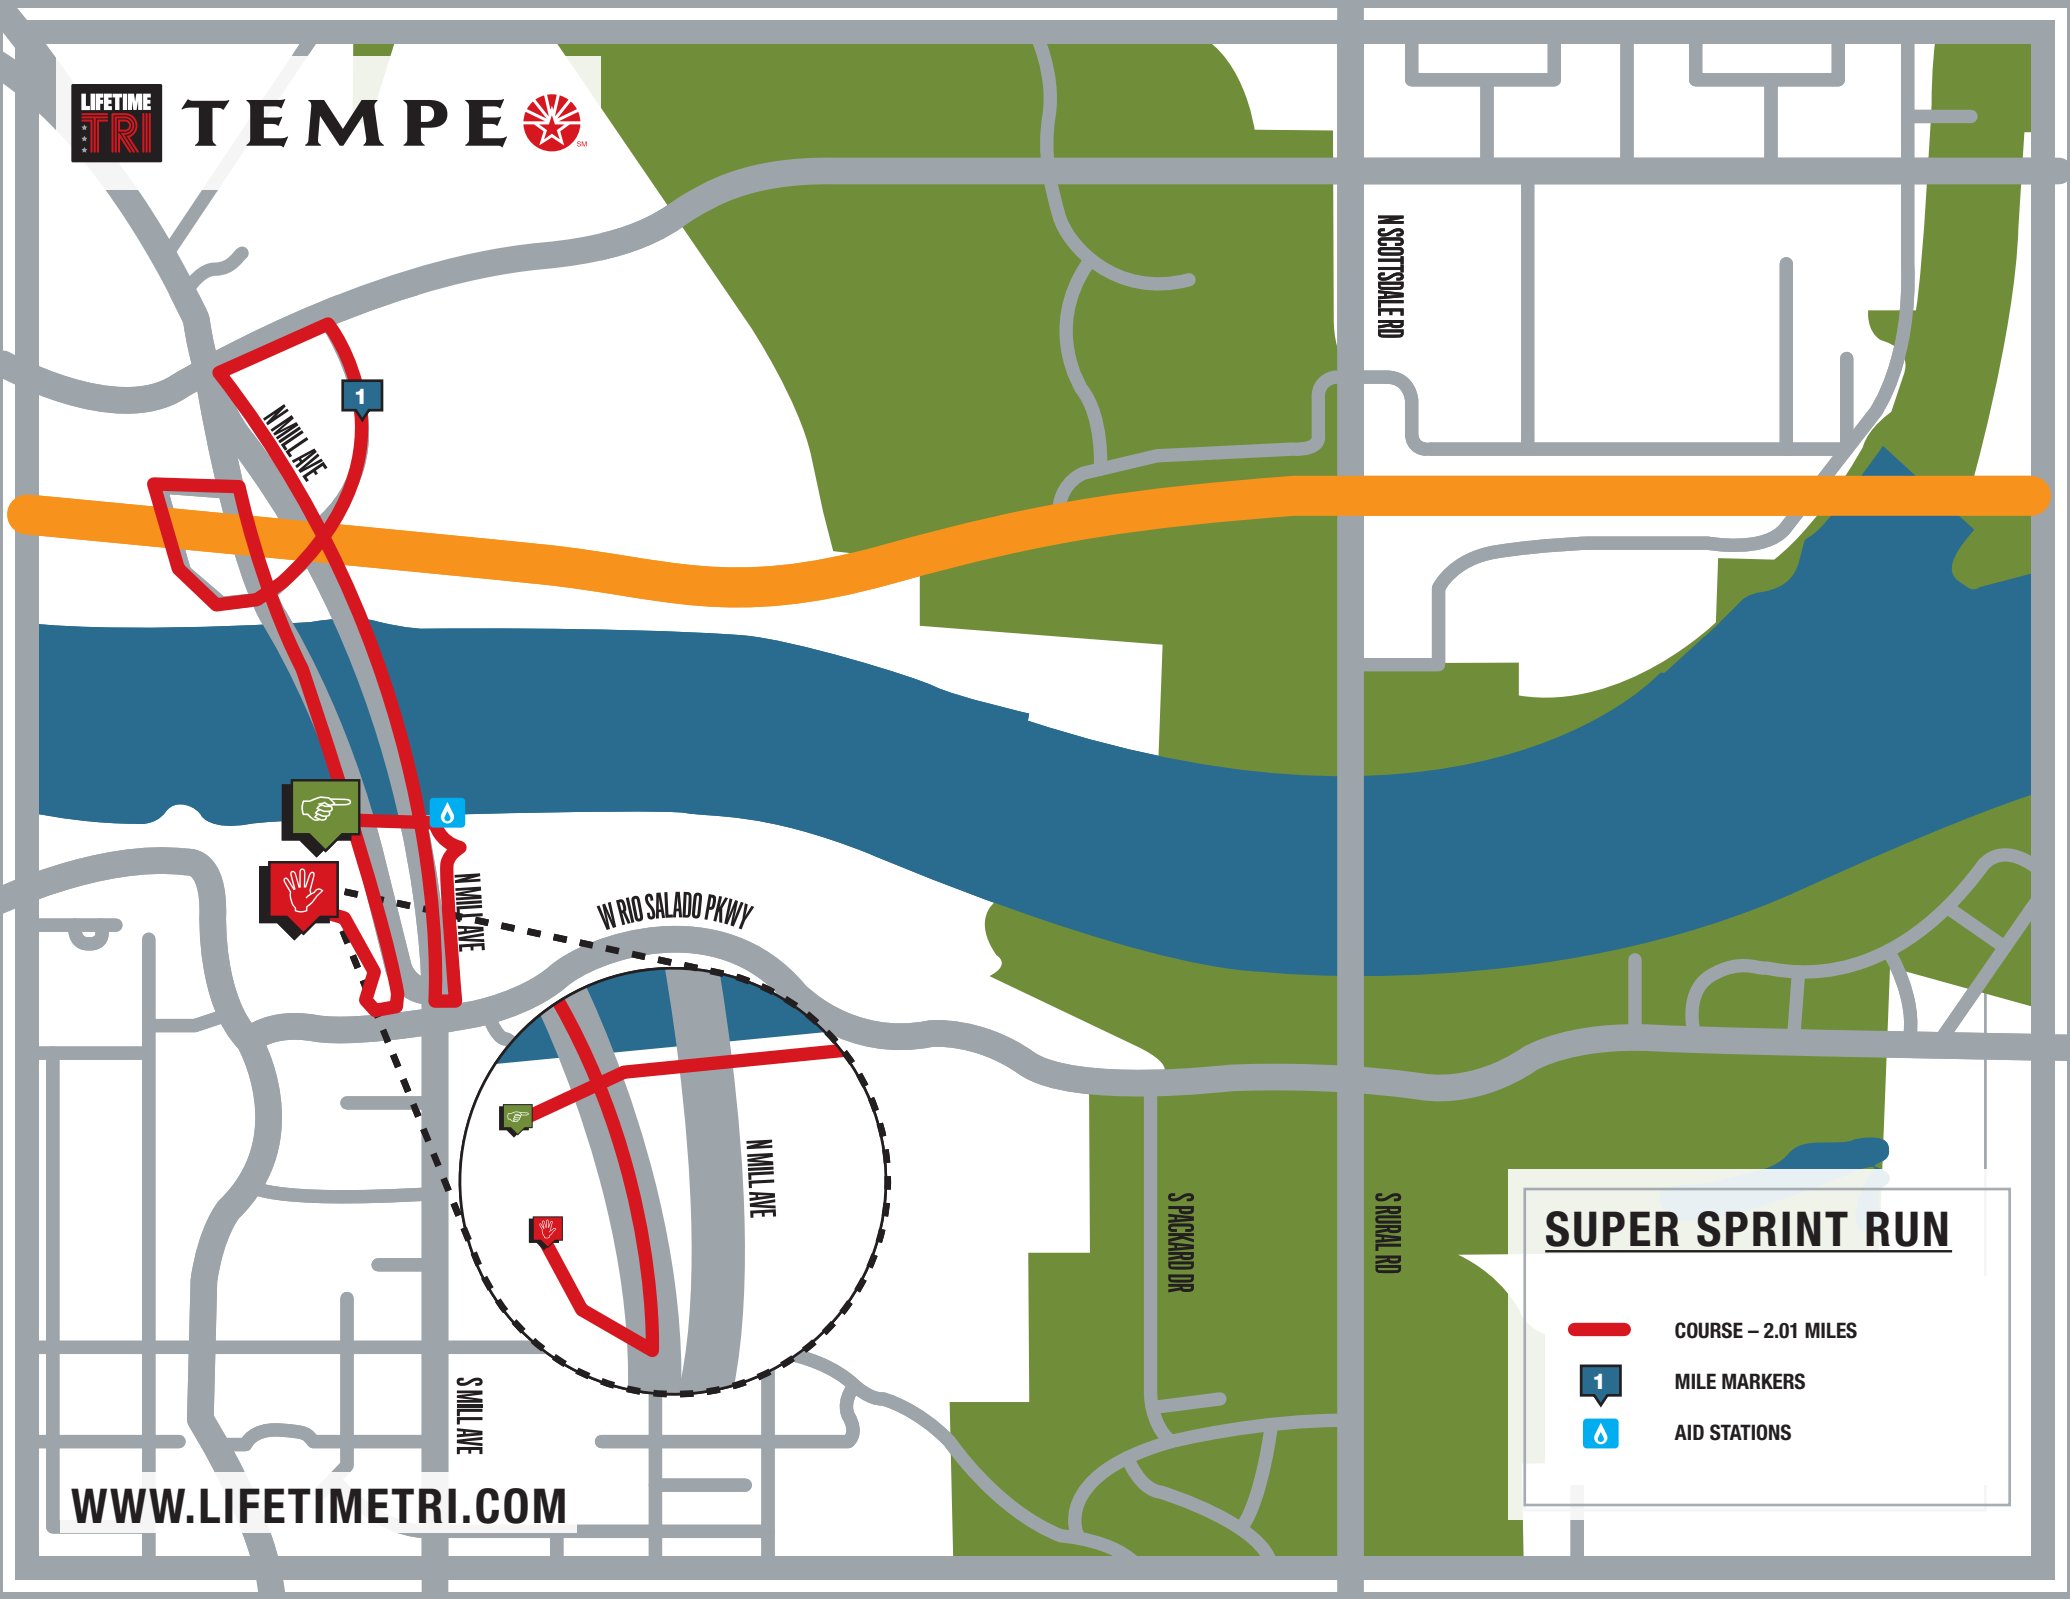

TEMPE

N SCOTTSDALE RD

S RURAL RD

S SPACKARD DR

S MILL AVE

W RIO SALADO PKWY

N MILL AVE

N MILL AVE

SUPER SPRINT RUN

-  COURSE - 2.01 MILES
-  MILE MARKERS
-  AID STATIONS

WWW.LIFETIMETRI.COM